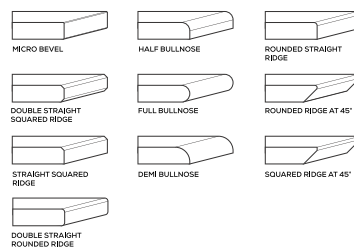

**15mm
Thickness**

MULTIPLE SIZES

APPLICATION AREAS

TECHNICAL FEATURES

EDGE PROFILE POSSIBILITIES

SPECIAL COLOUR SERIES

DARK GREY

AVAILABLE