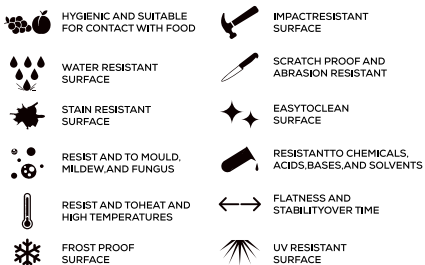

PEARL WHITE

AVAILABLE

GLOSSY
& MATT
SURFACE

15mm
Thickness

MULTIPLE SIZES

APPLICATION AREAS

TECHNICAL FEATURES

EDGE PROFILE POSSIBILITIES