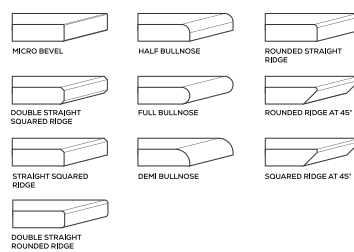

**GLOSSY
& MATT
SURFACE**

**15mm
Thickness**

MULTIPLE SIZES

APPLICATION AREAS

TECHNICAL FEATURES

EDGE PROFILE POSSIBILITIES

SPECIAL COLOUR SERIES

LIGHT GREY