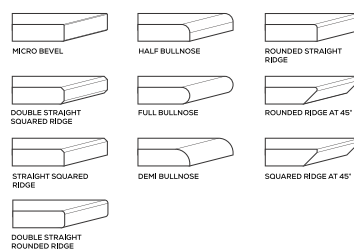

EDGE PROFILE POSSIBILITIES

SPECIAL COLOUR SERIES

SMOKEY GREY

AVAILABLE

**GLOSSY
& MATT
SURFACE**

**15mm
Thickness**

MULTIPLE SIZES

APPLICATION AREAS

TECHNICAL FEATURES

EDGE PROFILE POSSIBILITIES

SPECIAL COLOUR SERIES

ULTRA GREY

AVAILABLE

**GLOSSY
& MATT
SURFACE**

**15mm
Thickness**

MULTIPLE SIZES

APPLICATION AREAS

TECHNICAL FEATURES

EDGE PROFILE POSSIBILITIES

SPECIAL COLOUR SERIES

ULTRA WHITE

AVAILABLE

**GLOSSY
& MATT
SURFACE**

**15mm
Thickness**

MULTIPLE SIZES

APPLICATION AREAS

TECHNICAL FEATURES

EDGE PROFILE POSSIBILITIES