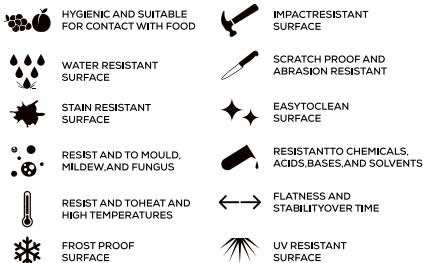

**15mm
Thickness**

MULTIPLE SIZES

APPLICATION AREAS

TECHNICAL FEATURES

EDGE PROFILE POSSIBILITIES

SPECIAL COLOUR SERIES

DARK GREY

AVAILABLE