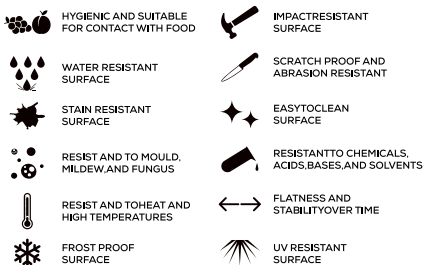

**GLOSSY
& MATT
SURFACE**

**15mm
Thickness**

MULTIPLE SIZES

APPLICATION AREAS

TECHNICAL FEATURES

EDGE PROFILE POSSIBILITIES

SPECIAL COLOUR SERIES

LIGHT GREY