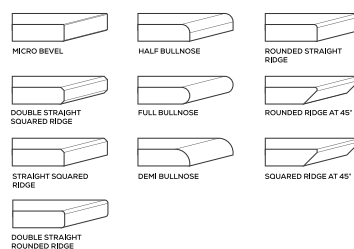

PEARL WHITE

AVAILABLE

GLOSSY
& MATT
SURFACE

15mm
Thickness

MULTIPLE SIZES

APPLICATION AREAS

TECHNICAL FEATURES

EDGE PROFILE POSSIBILITIES

SPECIAL COLOUR SERIES

PURE JAISALMER

AVAILABLE

**GLOSSY
& MATT
SURFACE**

**15mm
Thickness**

MULTIPLE SIZES

APPLICATION AREAS

TECHNICAL FEATURES

EDGE PROFILE POSSIBILITIES

SPECIAL COLOUR SERIES

SMOKEY GREY

AVAILABLE

**GLOSSY
& MATT
SURFACE**

**15mm
Thickness**

MULTIPLE SIZES

APPLICATION AREAS