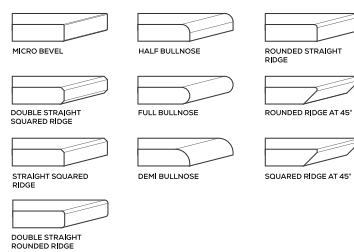

EDGE PROFILE POSSIBILITIES