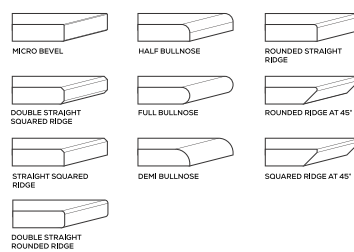

PEARL WHITE

AVAILABLE

GLOSSY
& MATT
SURFACE

15mm
Thickness

MULTIPLE SIZES

APPLICATION AREAS

TECHNICAL FEATURES

EDGE PROFILE POSSIBILITIES