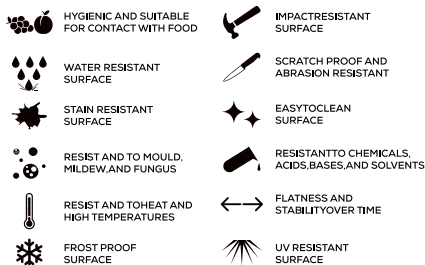

SPECIAL COLOUR SERIES

PURE JAISALMER

AVAILABLE

**GLOSSY
& MATT
SURFACE**

**15mm
Thickness**

MULTIPLE SIZES

APPLICATION AREAS

TECHNICAL FEATURES