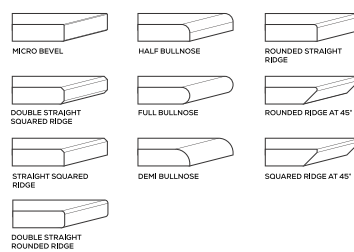

EDGE PROFILE POSSIBILITIES

SPECIAL COLOUR SERIES

BROWN

AVAILABLE

**GLOSSY
& MATT
SURFACE**

**15mm
Thickness**

MULTIPLE SIZES

APPLICATION AREAS

TECHNICAL FEATURES

EDGE PROFILE POSSIBILITIES

SPECIAL COLOUR SERIES

CHOCO

AVAILABLE

**GLOSSY
& MATT
SURFACE**

**15mm
Thickness**

MULTIPLE SIZES