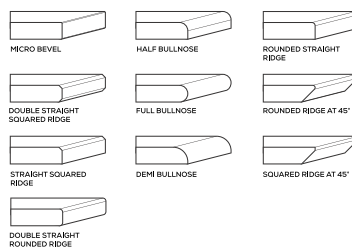

EDGE PROFILE POSSIBILITIES

SPECIAL COLOUR SERIES

SMOKEY GREY

AVAILABLE

**GLOSSY
& MATT
SURFACE**

**15mm
Thickness**

MULTIPLE SIZES

APPLICATION AREAS

TECHNICAL FEATURES

EDGE PROFILE POSSIBILITIES

SPECIAL COLOUR SERIES

ULTRA GREY

AVAILABLE

**GLOSSY
& MATT
SURFACE**

**15mm
Thickness**

MULTIPLE SIZES