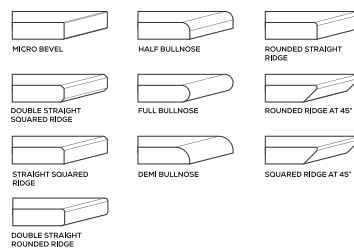

EDGE PROFILE POSSIBILITIES