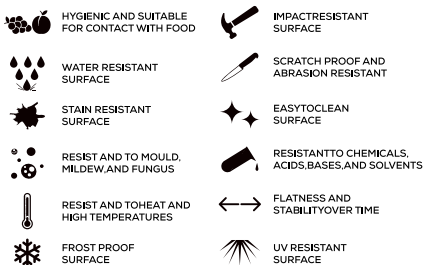

TECHNICAL FEATURES