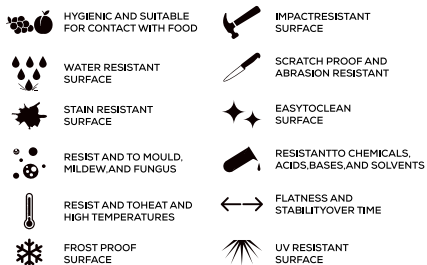

AVAILABLE

**GLOSSY
& MATT
SURFACE**

**15mm
Thickness**

MULTIPLE SIZES

APPLICATION AREAS

TECHNICAL FEATURES

EDGE PROFILE POSSIBILITIES

SPECIAL COLOUR SERIES