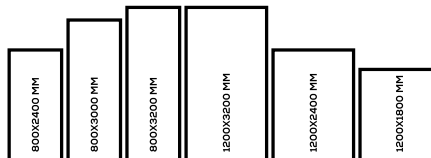

EDGE PROFILE POSSIBILITIES

SPECIAL COLOUR SERIES

SMOKEY GREY

AVAILABLE

**GLOSSY
& MATT
SURFACE**

**15mm
Thickness**

MULTIPLE SIZES

APPLICATION AREAS