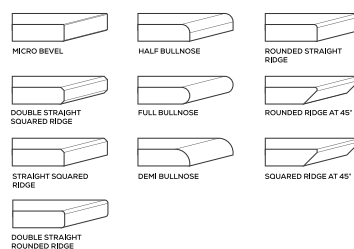

AVAILABLE

**GLOSSY
& MATT
SURFACE**

**15mm
Thickness**

MULTIPLE SIZES

APPLICATION AREAS

TECHNICAL FEATURES

EDGE PROFILE POSSIBILITIES

SPECIAL COLOUR SERIES

PEARL WHITE

AVAILABLE

GLOSSY
& MATT
SURFACE

15mm
Thickness

MULTIPLE SIZES

APPLICATION AREAS

TECHNICAL FEATURES

EDGE PROFILE POSSIBILITIES