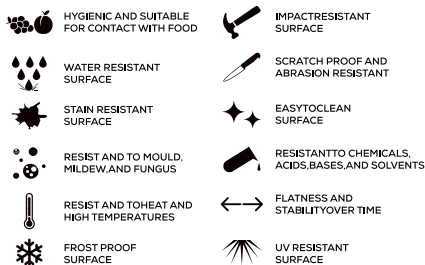

TECHNICAL FEATURES