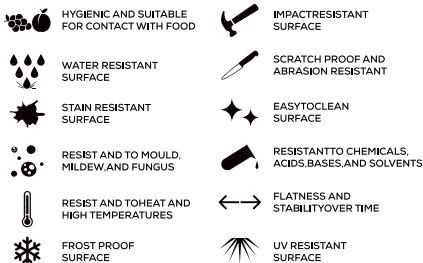

SPECIAL COLOUR SERIES

BLACK

AVAILABLE

GLOSSY
& MATT
SURFACE

15mm
Thickness

MULTIPLE SIZES

APPLICATION AREAS

TECHNICAL FEATURES