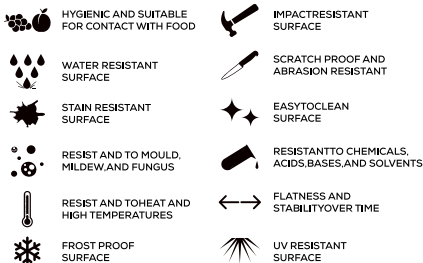

TECHNICAL FEATURES