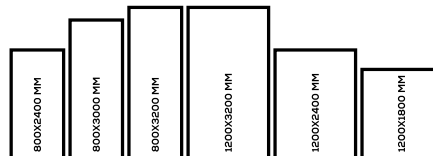

SPECIAL COLOUR SERIES

ULTRA WHITE

AVAILABLE

**GLOSSY
& MATT
SURFACE**

**15mm
Thickness**

MULTIPLE SIZES